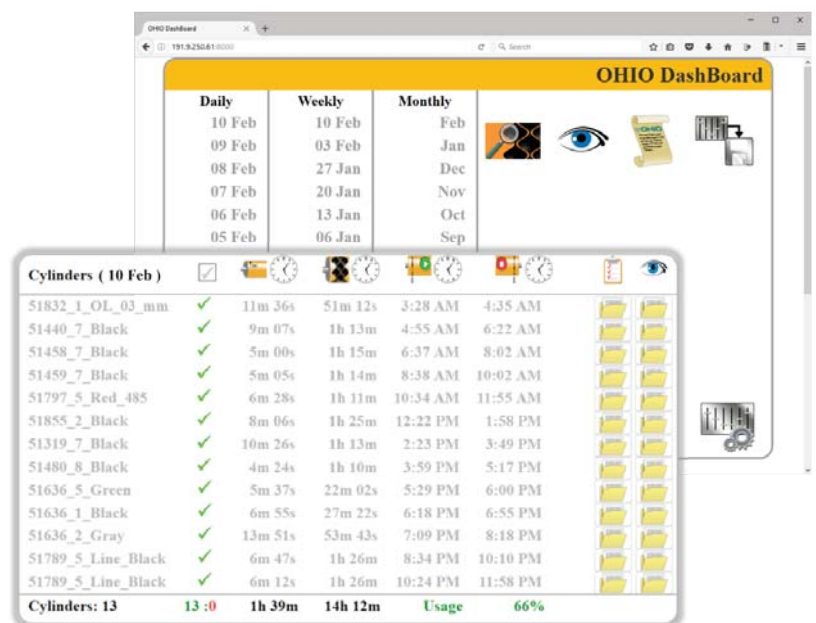

focused on the process

DASHBOARD

ENGRAVER MONITORING

Managing Production

At A Glance

The OHIO Dashboard puts all the numbers right in your hands so you can manage production efficiently from anywhere. . . on your desktop, your tablet or even your smart phone. If your device has a web browser, you can check on your engravers at any time, from anywhere!

The exclusive OHIO Dashboard lets you see a summary of what has been engraved over the past day, week or month.

Even cylinders with faults are listed so you can check on the problem and solve it.

The summary shows the percentage of time your engraver was engraving, proving just how productive the engraver is.

Daily reports can be emailed to you.

Standard for Spectrum and Prism Prime engravers

The Auto Documented Cylinder