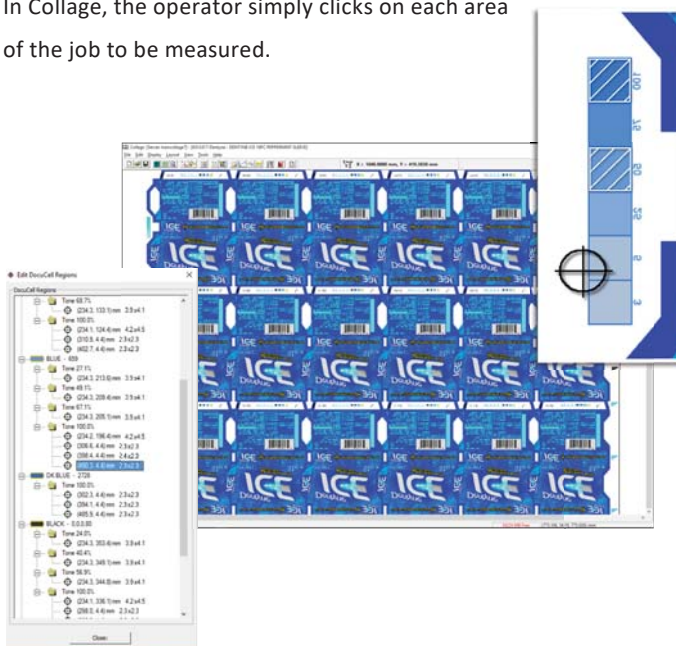

## Automate the process

Quality control is essential. If you are manually measuring densities on the cylinder to be sure the engraving matches the image data, you know this is a time-consuming process. OHIO now automates this for fast, easy and automatic quality control.

### Point and Click

In Collage, the operator simply clicks on each area of the job to be measured.

### Engrave

The engraver automatically takes cell pictures and measures cell sizes on the fly, then records the information.