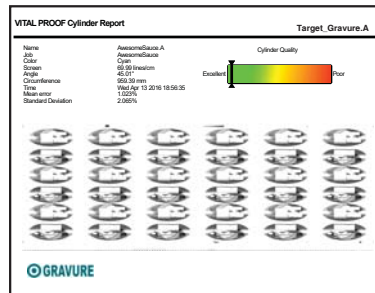

focused on the process

VITAL PROOF

MULTI-COLOR SYSTEM

A Revolutionary Idea?

Imagine no more proof press...

Approval before printing is the goal. The patented Vital Proof System uses the feedback system of the highly accurate Vision engrave head and compares the engraved result with the original Collage data.

How it works ....

The Collage operator creates the job then sets it Ready to Print as usual. The engraver operator selects the first cylinder of the job and starts engraving.

The Vital Proof computer in the engraver automatically receives the engraver data and begins constructing the engraved-image data as a grayscale image. This image can be viewed on the engraver monitor, alternating between the standard real-time display and the Vital Proof display. The image is saved back to the Collage computer. This is repeated for all cylinders of the job.

When all cylinders have been engraved, the composite image can be viewed on the Collage monitor. The cylinder image with information is available on the Birth Certificate.

Can the Vital Proof system replace the proof press? Not 100% but it feeds two aspects all customers desire: lower cost and faster delivery.

Option for Spectrum and Prism Prime engravers. Requires Collage 4.3.13+